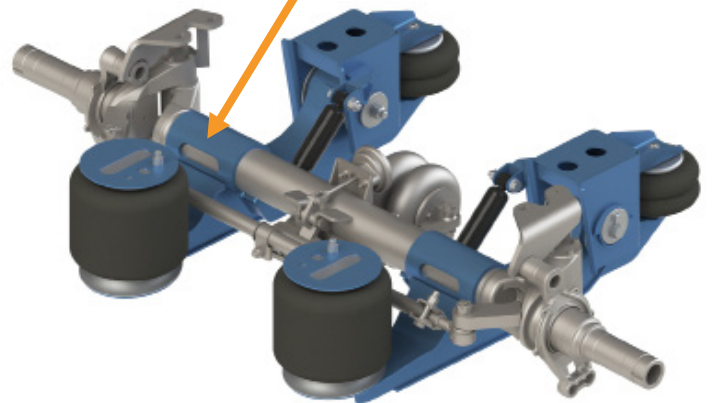

ISS UNDERSLUNG

Load-carrying capabilities that deliver **top performances** in low-ride and heavy hauls

100% Disc Brake Compatibility

Zero Maintenance Axle Connection

FEATURES

Low Ride Height and Heavy Haul Applications

- Drop deck, Step Deck, Lowboy, Gooseneck and many more

Fully integrated axle connection

- No U-bolts translates to lower maintenance costs

Industry Standard Components

- Off-the-shelf availability
- Commonality through ISS Models

Capacity: 25,000 lbs

BRAKE COMPATIBILITY

Fully compatible with Ingersoll Axle Disk Brake & Drum Brake SSA

Available ride heights

- 6.5" to 10"

Compatible with all sizes of Disc Brakes

- 17.5", 19.5", 22.5"

Compatible with Drum Brakes sizes