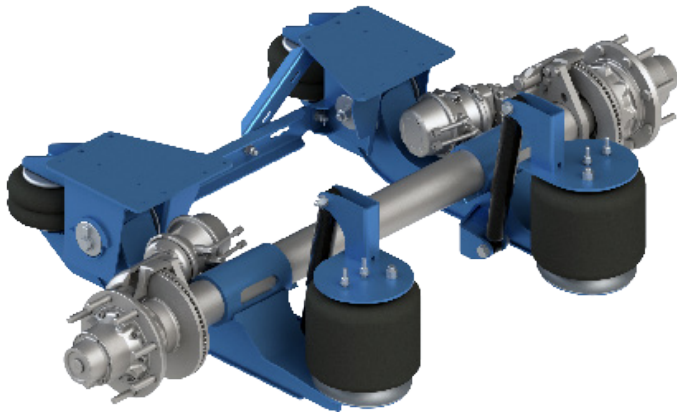

ISS UNDERSLUNG

Load-carrying capabilities that deliver **top performances** in low-ride and heavy hauls

100% Disc Brake Compatibility

Zero Maintenance Axle Connection

FEATURES

Low Ride Height and Heavy Haul Applications

- Drop deck, Step Deck, Lowboy, Gooseneck and many more

Fully integrated axle connection

- No U-bolts translates to lower maintenance costs

Industry Standard Components

- Off-the-shelf availability
- Commonality through ISS Models

Capacity: 25,000 lbs

BRAKE COMPATIBILITY

Fully compatible with Ingersoll Axle Disk Brake & Drum Brake SSA

Available ride heights

- 6.5" to 10"

Compatible with all sizes of Disc Brakes

- 17.5", 19.5", 22.5"

Compatible with Drum Brakes sizes